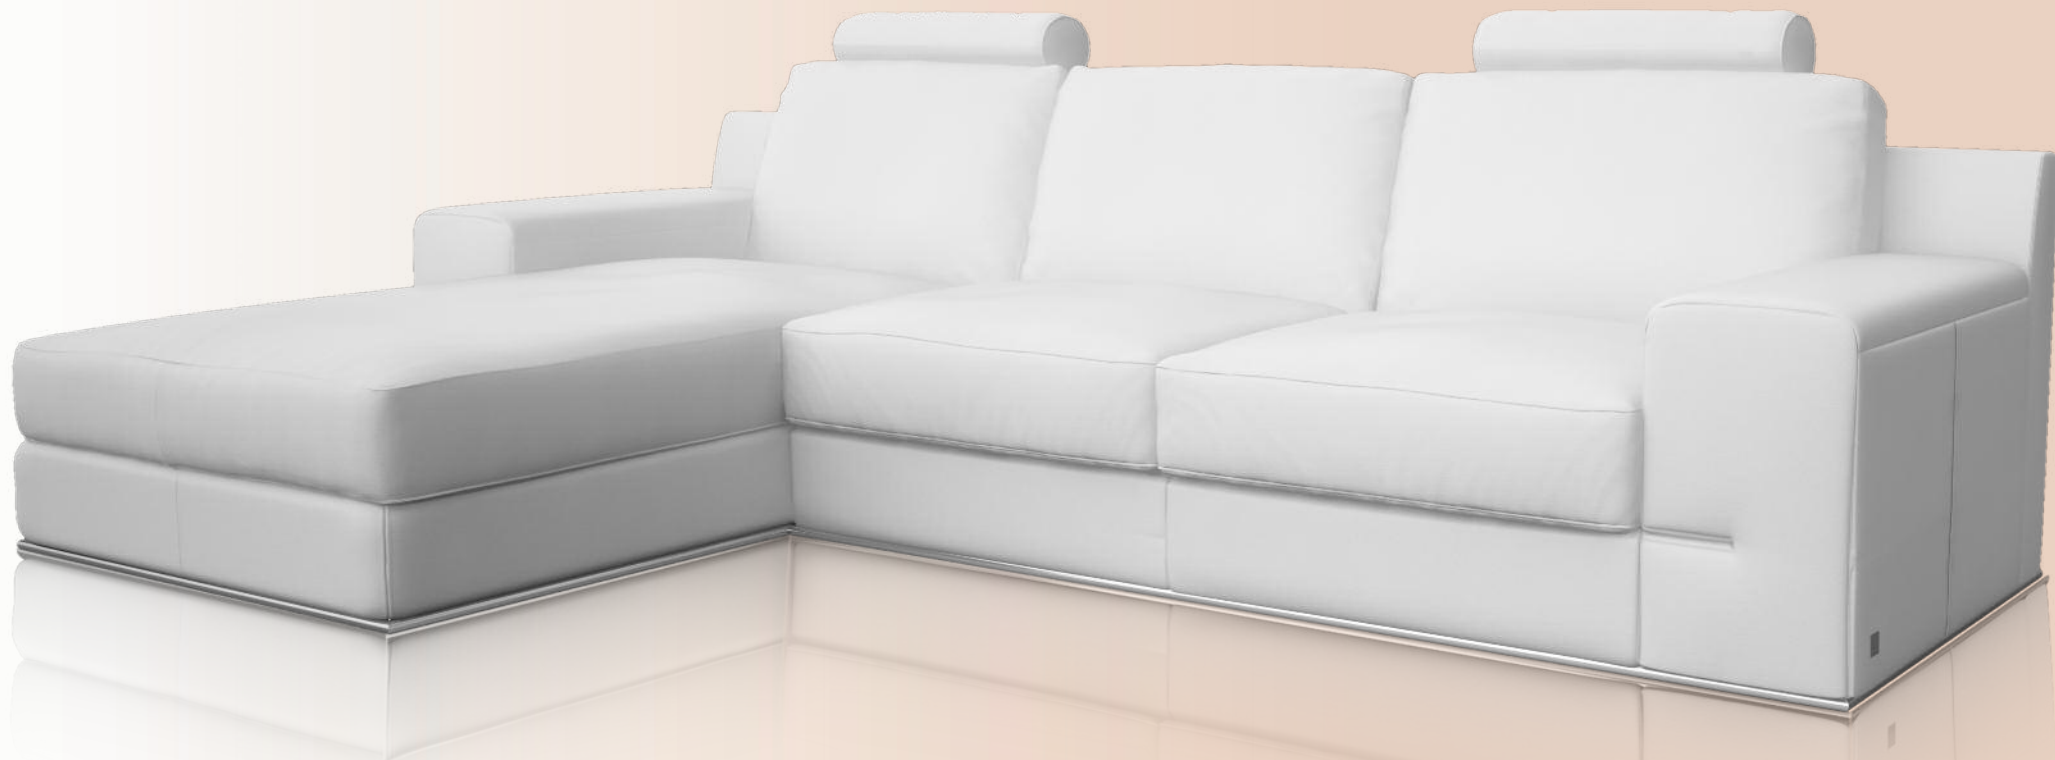

TORRENOVA lounge
unlimited choice of designs - 14 different elements
29 different leather colours
29 different leather colours, 11 different fabric colours
2 leather categories - prestige & exclusive, fabric in S category
leather thickens 1,4 - 1,6 mm
stainless steel tube base